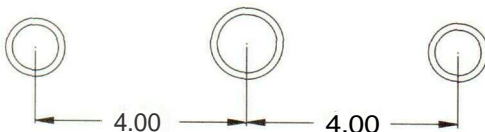

Construction:

- Fabricated in accordance with UL specifications from code gauge steel.
- Cover has keyhole slots to permit easy removal without removing screws.
- Single sheet steel for body.
- Wireway is furnished with or without knockouts in 2 1/2 x 2 1/2, 4 x 4, and 6 x 6 only. 8 x 8, 10 x 10, and 12 x 12 furnished only without knockouts.

Finish:

Austin NEMA 1 screw cover wireway is provided standard in galvanized steel. An ANSI 61 gray polyester powder coating over CRS is available on request.

Options:

- Special knockouts or knockout arrangements.
- Special materials.
- Special finishes.

Industry Standards:

UL870
NEMA Type 1
CUL 870

KNOCKOUT PATTERN FOR 2.5 x 2.5
1/2"-3/4" COMBINATION

KNOCKOUT PATTERN FOR 4 x 4 & 6 x 6
1/2"-3/4" & 1" - 1 1/4" COMBINATION